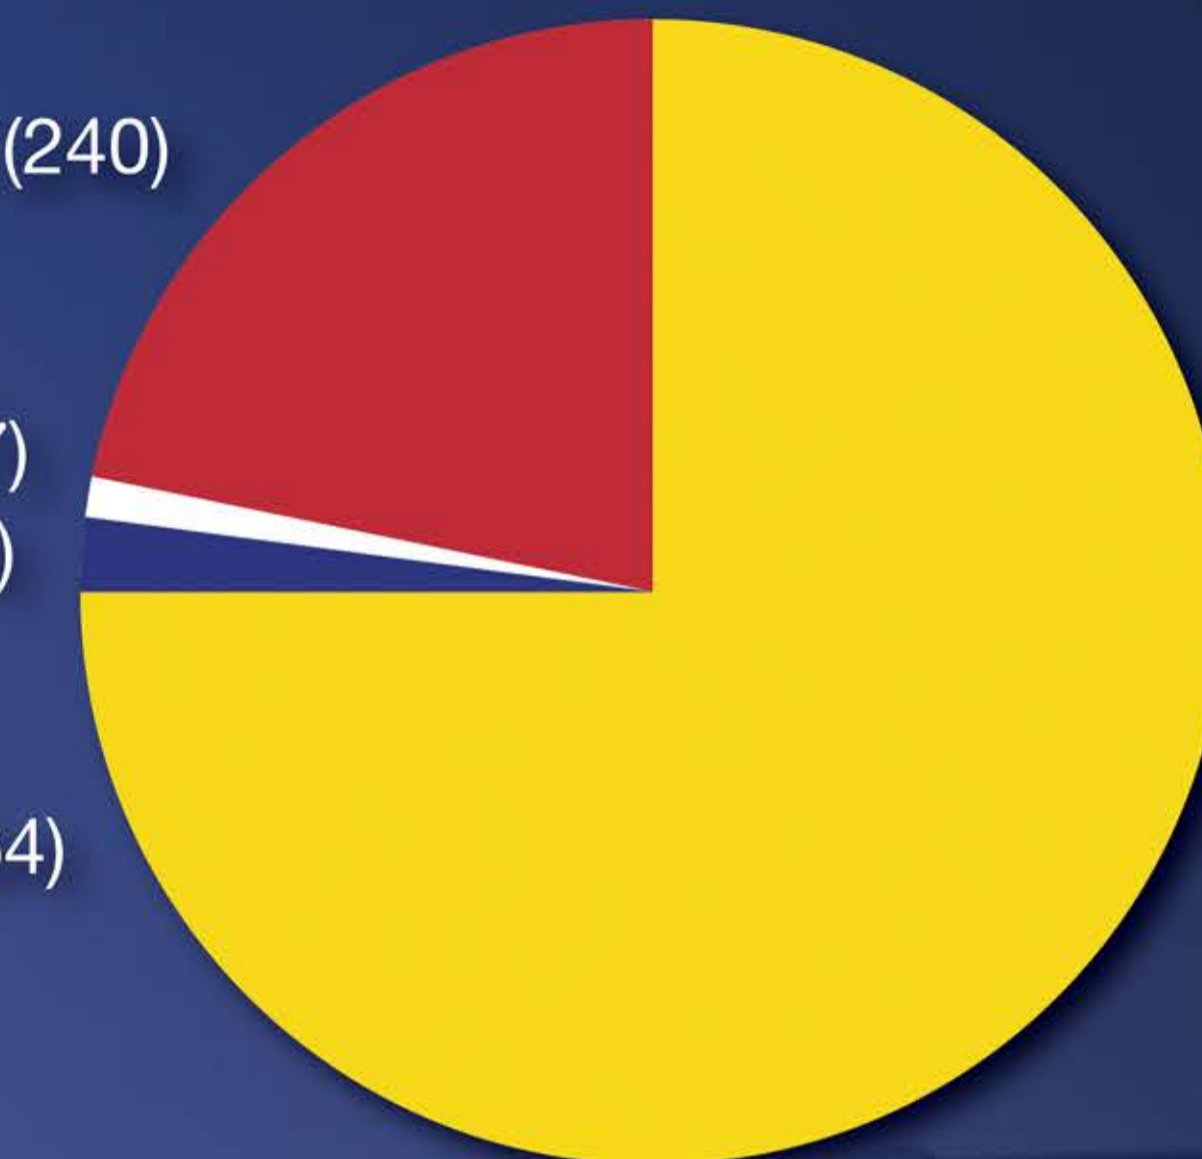

507th Air Refueling Wing

Air Force Reserve Command - 4th Air Force

8

KC-135R Stratotankers

\$65.8M

Statewide Economic Impact

20% ART (240)
2% AGR (27)
4% Civilian (54)
74% TR (864)

507th ARW Personnel